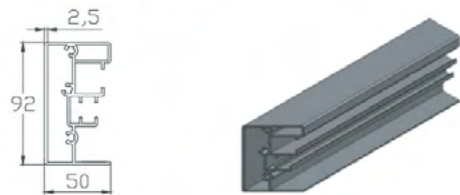

# B CUBE INFINITY

Price & Information List

1 Front and Back Gutter Profile

2 Side Gutter Profile

3 Rafter Profile

4 Front Profile

5 Motor Box Profile

6 Aerofoil Louvre Profile

Single Module

		Width	Projection
<b>Side Beam</b>	2 pieces	Max. 3850	Max. 6860

**Aerofoil Louvres Ralliance and Gaps**

\* The drawing above is prepared for 8 aerofoil louvres.  
For each aerofoil louvres added to the system 58mm should be added to dimension.