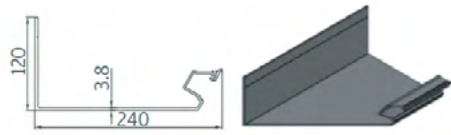

# B CUBE INFINITY

Price & Information List

1 Front and Back Gutter Profile

2 Side Gutter Profile

3 Rafter Profile

4 Front Profile

5 Motor Box Profile

6 Aerofoil Louvre Profile

Single Module

		Width	Projection
<b>Side Beam</b>	2 pieces	Max. 3850	Max. 6860

**Aerofoil Louvres Ralliance and Gaps**

\* The drawing above is prepared for 8 aerofoil louvres.  
For each aerofoil louvres added to the system 58mm should be added to dimension.