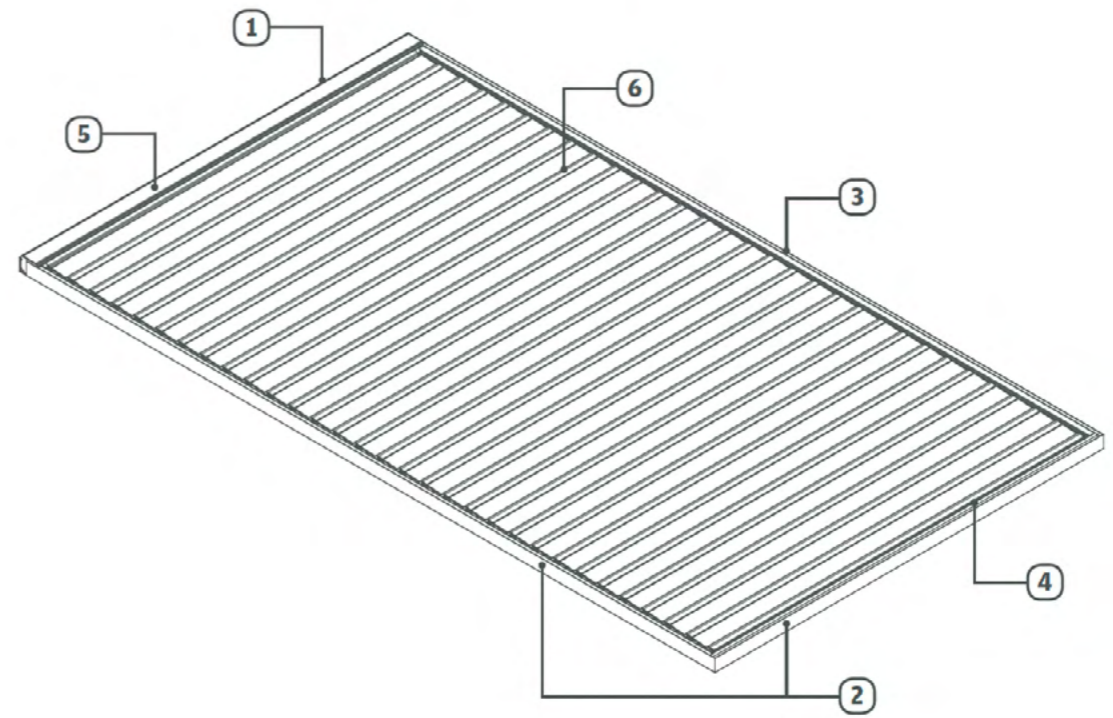

# B CUBE INFINITY

Price & Information List

1 Front and Back Gutter Profile

2 Side Gutter Profile

3 Rafter Profile

4 Front Profile

5 Motor Box Profile

6 Aerofoil Louvre Profile

Single Module

		Width	Projection
<b>Side Beam</b>	2 pieces	Max. 3850	Max. 6860

**Aerofoil Louvres Ralliance and Gaps**

\* The drawing above is prepared for 8 aerofoil louvres.  
For each aerofoil louvres added to the system 58mm should be added to dimension.