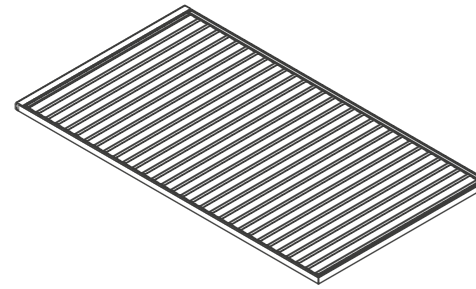

# B CUBE INFINITY

Price & Information List

1 Front and Back Gutter Profile

2 Side Gutter Profile

3 Rafter Profile

4 Front Profile

5 Motor Box Profile

6 Aerofoil Louvre Profile

Single Module

		Width	Projection
<b>Side Beam</b>	2 pieces	Max. 3850	Max. 6860

**Aerofoil Louvres Ralliance and Gaps**

\* The drawing above is prepared for 8 aerofoil louvres.  
For each aerofoil louvres added to the system 58mm should be added to dimension.