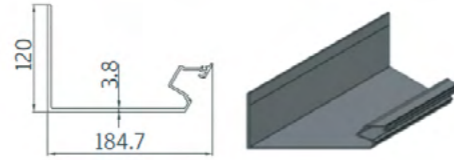

2 Side Gutter Profile