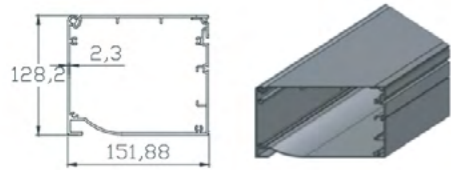

# B CUBE INFINITY

Price & Information List

1 Front and Back Gutter Profile

2 Side Gutter Profile

3 Rafter Profile

4 Front Profile

5 Motor Box Profile

6 Aerofoil Louvre Profile

Single Module

		Width	Projection
<b>Side Beam</b>	2 pieces	Max. 3850	Max. 6860

**Aerofoil Louvres Ralliance and Gaps**

\* The drawing above is prepared for 8 aerofoil louvres.  
For each aerofoil louvres added to the system 58mm should be added to dimension.