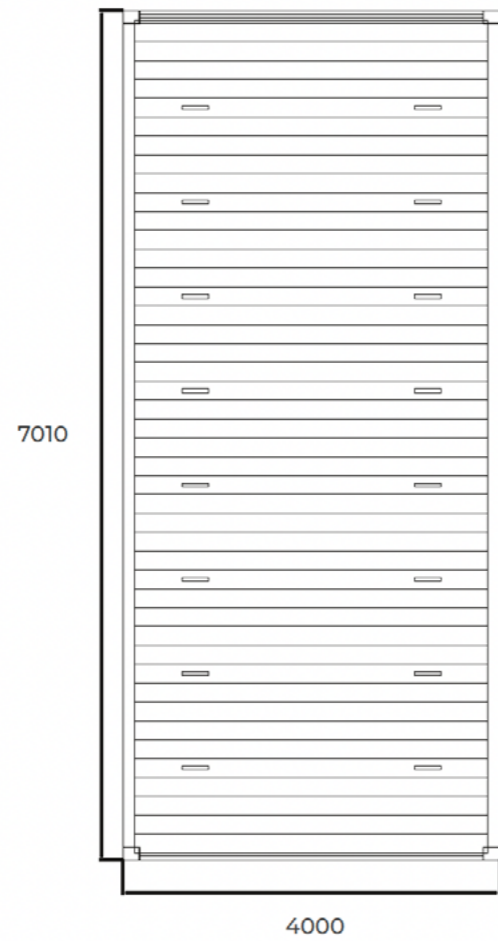

Packaging with Wooden Crate

MN PERGOLA Glass & Glazing Systems

Integrated Speaker Module MN PERGOLA Sound System

* All dimensions shown above are in millimeters.

Back to Back Module**Double Back to Back Module****Possible Module Combinations**

- Here are the standard combination of louver LEDS with a fee you can add to the empty louvers.

- The lighting systems on the product

Width: Upto 2000 mm
Single module led's are used

Width: Above 2000 mm
Duel module led's are used