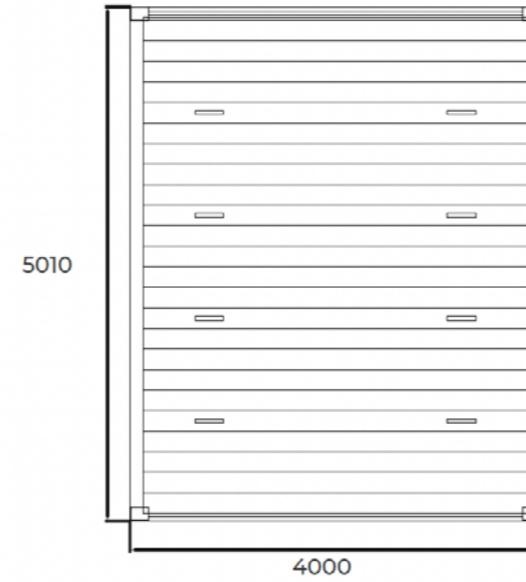

Packaging with Wooden Crate

MN PERGOLA Glass & Glazing Systems

Integrated Speaker Module MN PERGOLA Sound System

* All dimensions shown above are in millimeters.

Back to Back Module**Double Back to Back Module****Possible Module Combinations**

- Here are the standard combination of louver LEDS with a fee you can add to the empty louvers.

- The lighting systems on the product

Width: Upto 2000 mm
Single module led's are used

Width: Above 2000 mm
Duel module led's are used