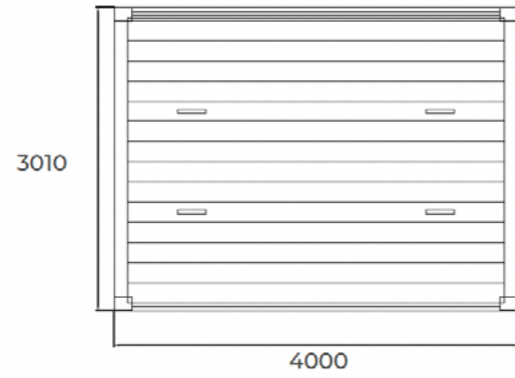

- Here are the standard combination of louver LEDS with a fee you can add to the empty louvers.

- The lighting systems on the product

Width: Upto 2000 mm
Single module led's are used

Width: Above 2000 mm
Duel module led's are used

* All dimensions shown above are in millimeters.