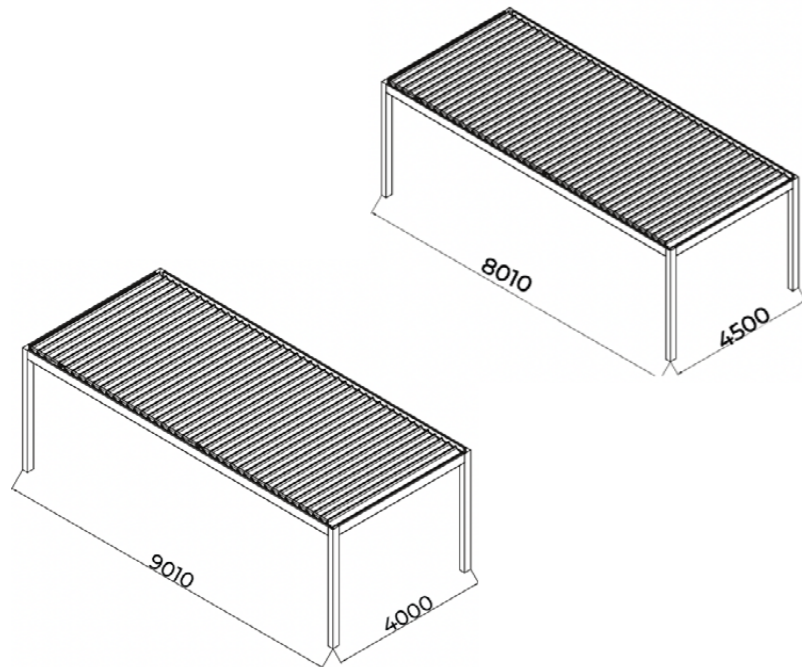

Single Module