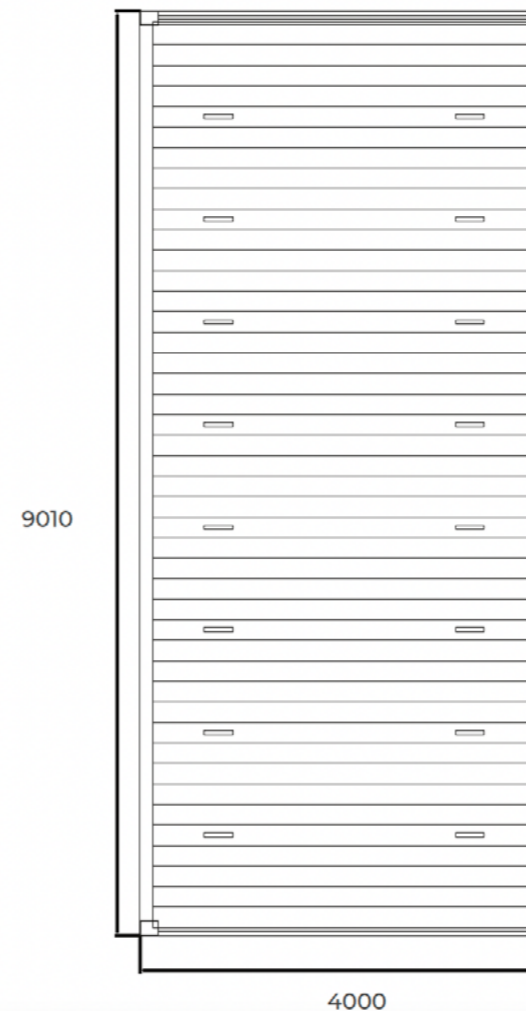

Packaging with Wooden Crate

MN PERGOLA Glass & Glazing Systems

Integrated Speaker Module MN PERGOLA Sound System

* All dimensions shown above are in millimeters.

Back to Back Module**Double Back to Back Module****Possible Module Combinations**

- Here are the standard combination of louver LEDS with a fee you can add to the empty louvers.

- The lighting systems on the product

Width: Upto 2000 mm
Single module led's are used

Width: Above 2000 mm
Duel module led's are used