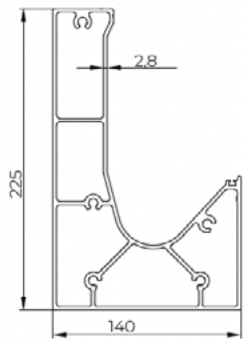

enriches
your living
experience

B CUBE GALAXY

Price & Information List

① Louver Profile

② Side Rafter & Gutter Profile

③ Front & Back Rafter & Gutter Profile

④ Profili Carrier Post Profile

⑤ Profile for RGB

- Here are the standard combination of louver LEDS with a fee you can add to the empty louvers.

- The lighting systems on the product

Width: Upto 2000 mm
Single module led's are used

Width: Above 2000 mm
Duel module led's are used

* All dimensions shown above are in millimeters.

enriches
your living
experience