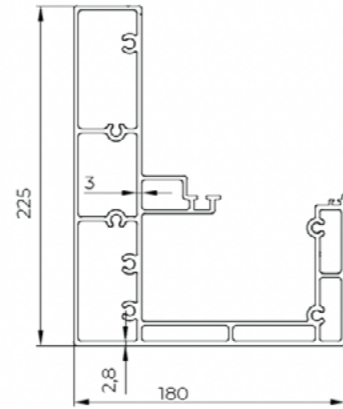

② Side Rafter & Gutter Profile