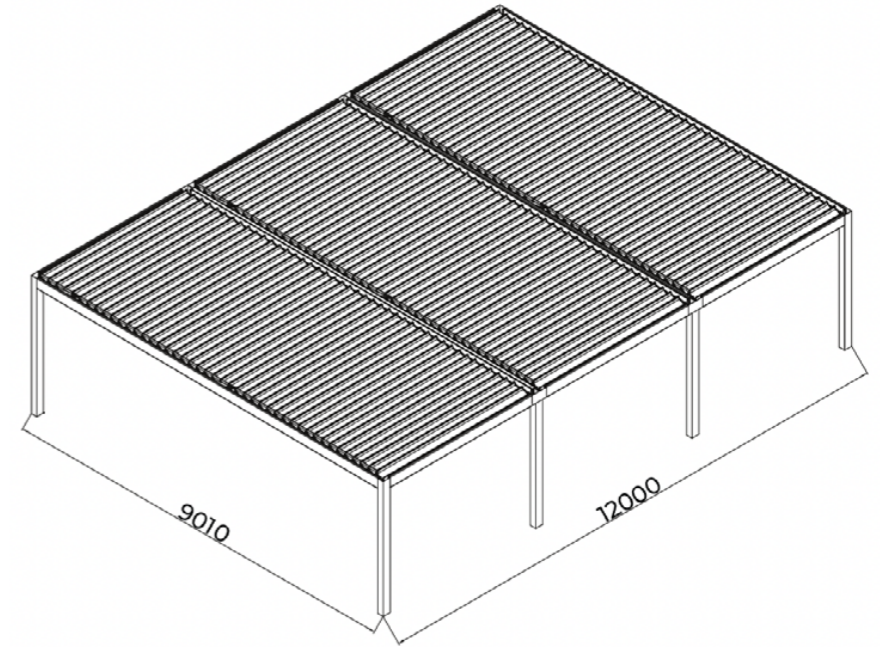

⑥ Profile for Led & RGB

Single Module

Double Module

Triple Module

Accessories

Somfy Wind Sensor

Somfy Wind and Sun Sensor

MN PERGOLA Infrared Heater (2000W)