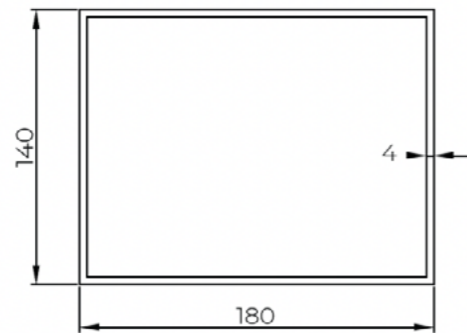

④ Profili Carrier Post Profile